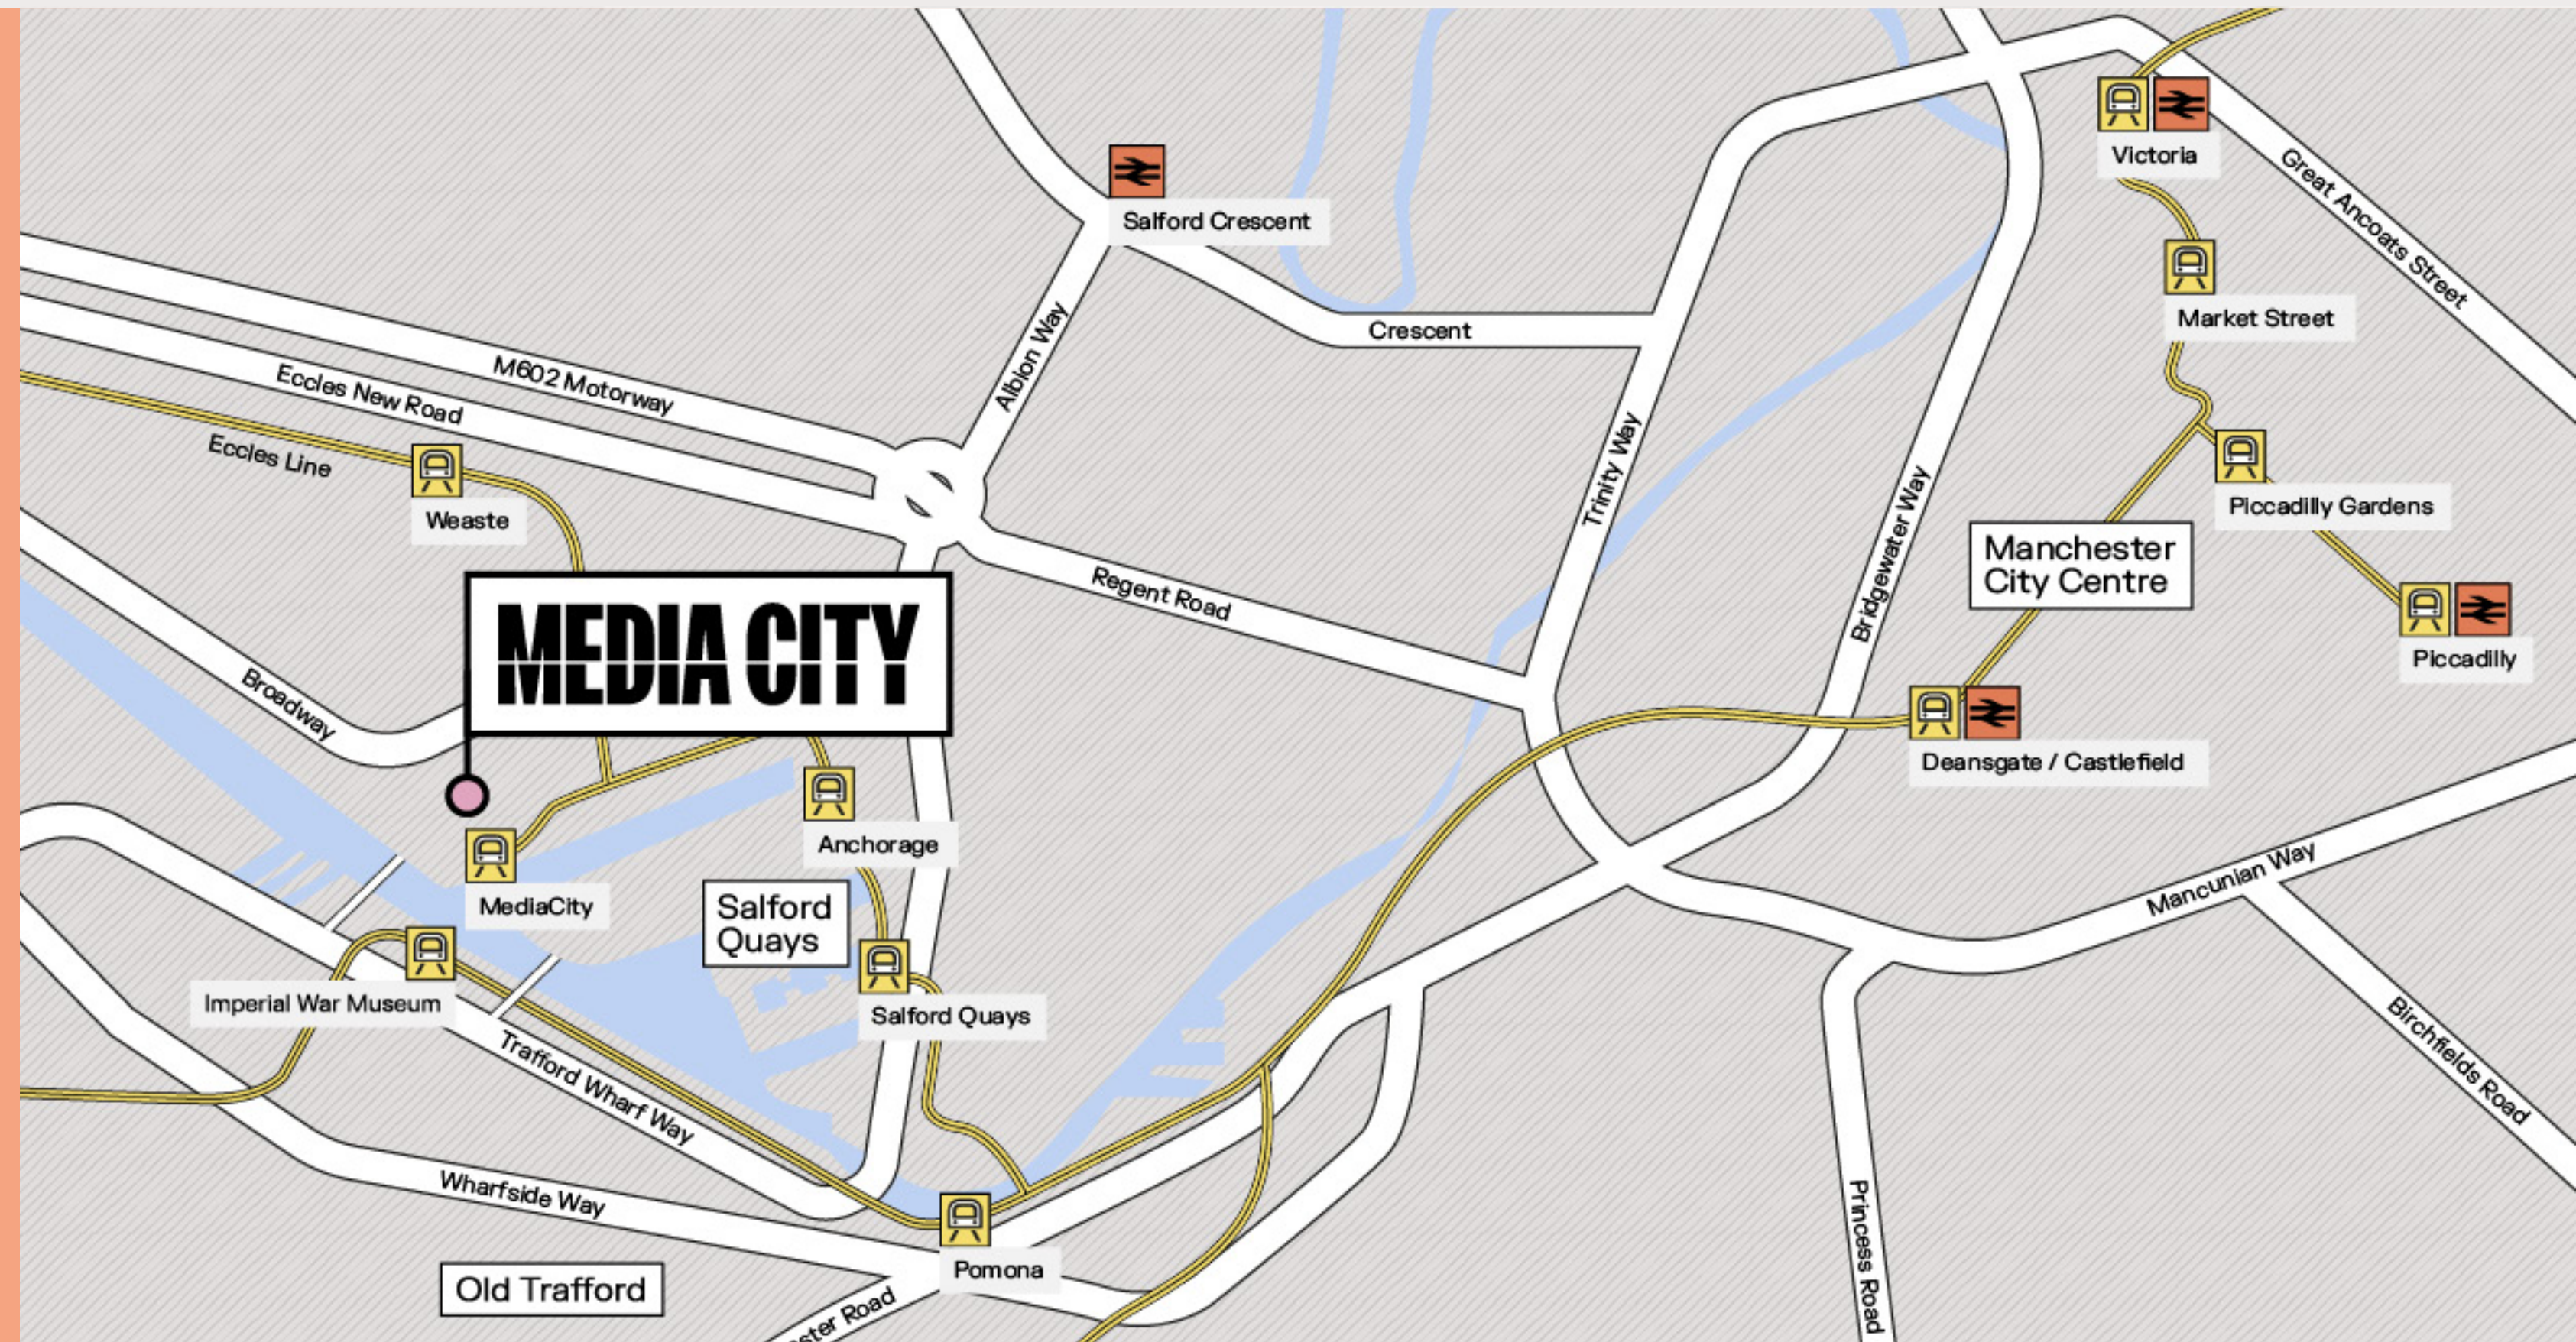

02

Greater Manchester is one of the biggest city regions in the UK, and we're right at its heart. Take space here and find yourself ten minutes from Manchester city centre, and just two minutes from the motorway network.

With two dedicated Metrolink stations, two tramlines, four tram stops and the biggest light rail system in the UK. Your teams, even those further west of Manchester, will love their easy commutes.

Tram

Car

MediaCity is a two minute drive from Junctions 2 and 3 on the M602, which links to the wider motorway network.

It's the little things

03

ARRIVE

What's included

Office furniture

Discounted meeting room

Our spaces

ARRIVE

ARRIVE at Liverpool Waters

ARRIVE Liverpool is ideally located on the city's historic waterfront, a stone's throw from the bustling commercial business district.

1. Moose Coffee
2. Sainsburys
3. Bean Coffee