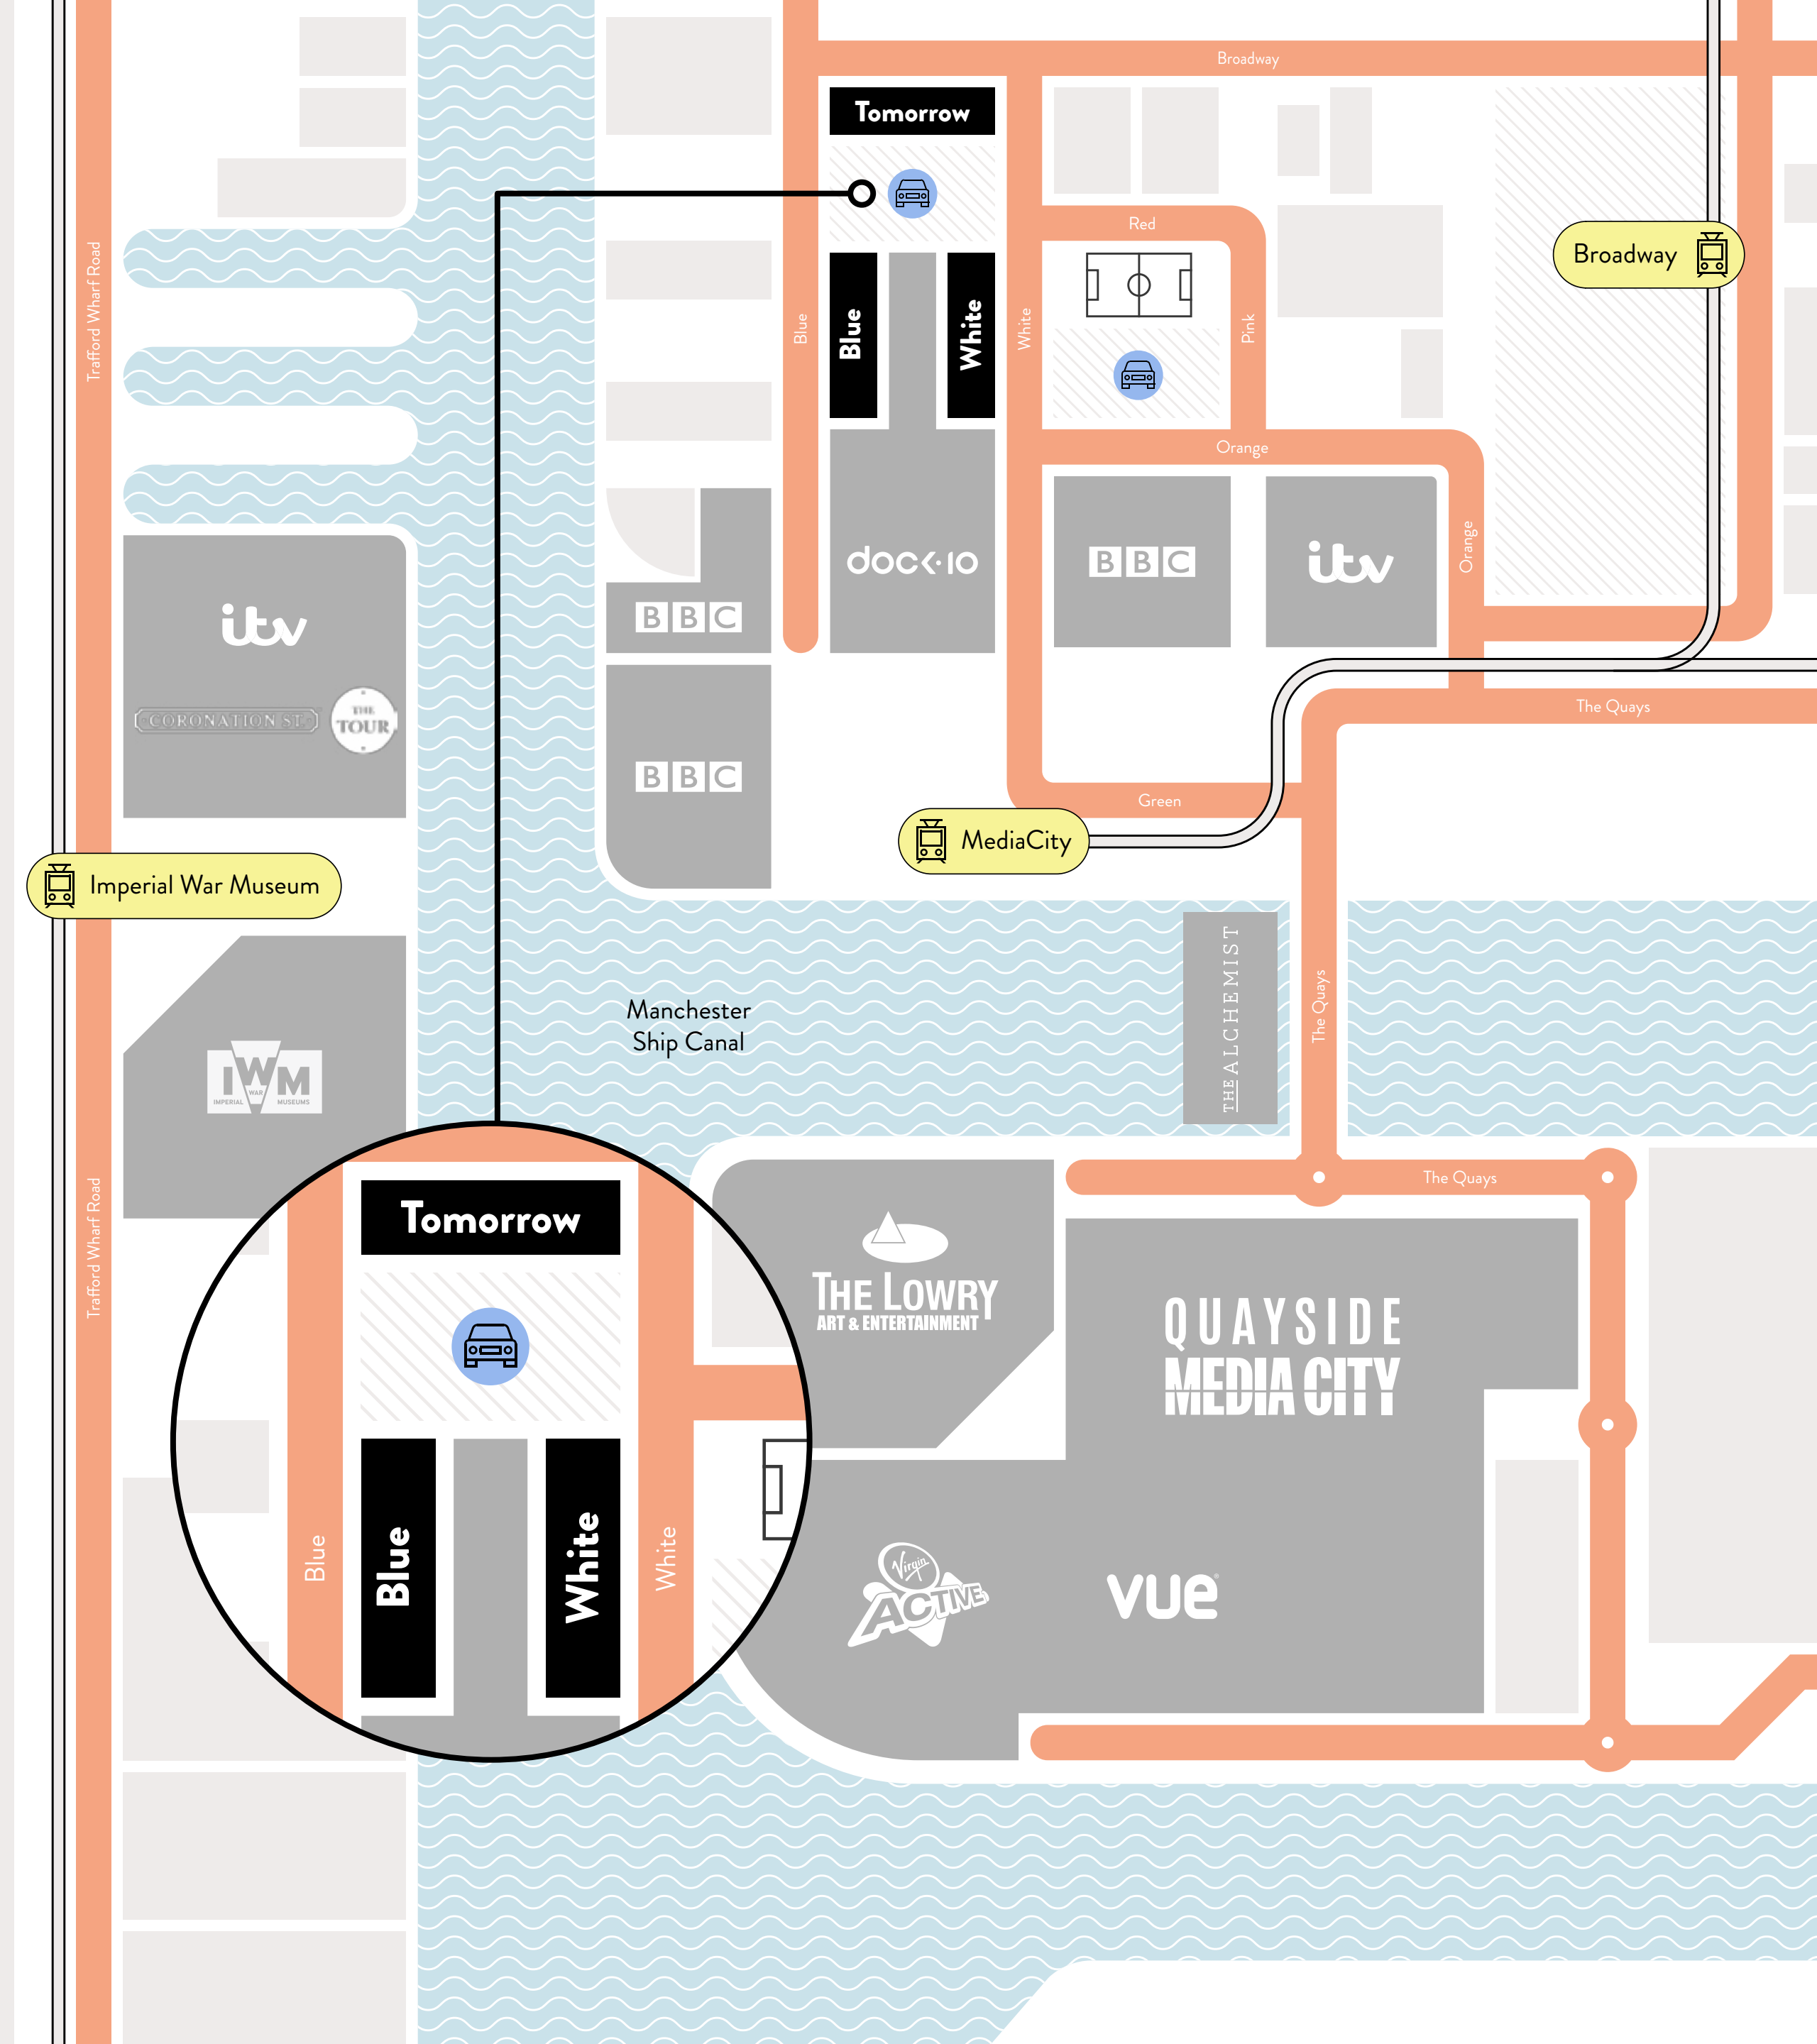

Car

MediaCity is a two minute drive from Junctions 2 and 3 on the M602, which links to the wider motorway network.

It's the little things

03

ARRIVE

What's included

Office furniture

Discounted meeting room

ARRIVE allows tenants to utilise all services and resources across their four sites throughout MediaCity and at Liverpool Waters.

04

ARRIVE

ARRIVE at MEDIACITY

Find the perfect workspace in Tomorrow, Blue and White. Located in the heart of this special place where creativity creeps out of every pore. It's the place where you can immerse yourself among an array of creatives, innovators, dynamic digital minds and those still learning their craft.

Our spaces

ARRIVE

ARRIVE at Liverpool Waters

ARRIVE Liverpool is ideally located on the city's historic waterfront, a stone's throw from the bustling commercial business district.

1. Moose Coffee
2. Sainsburys
3. Bean Coffee