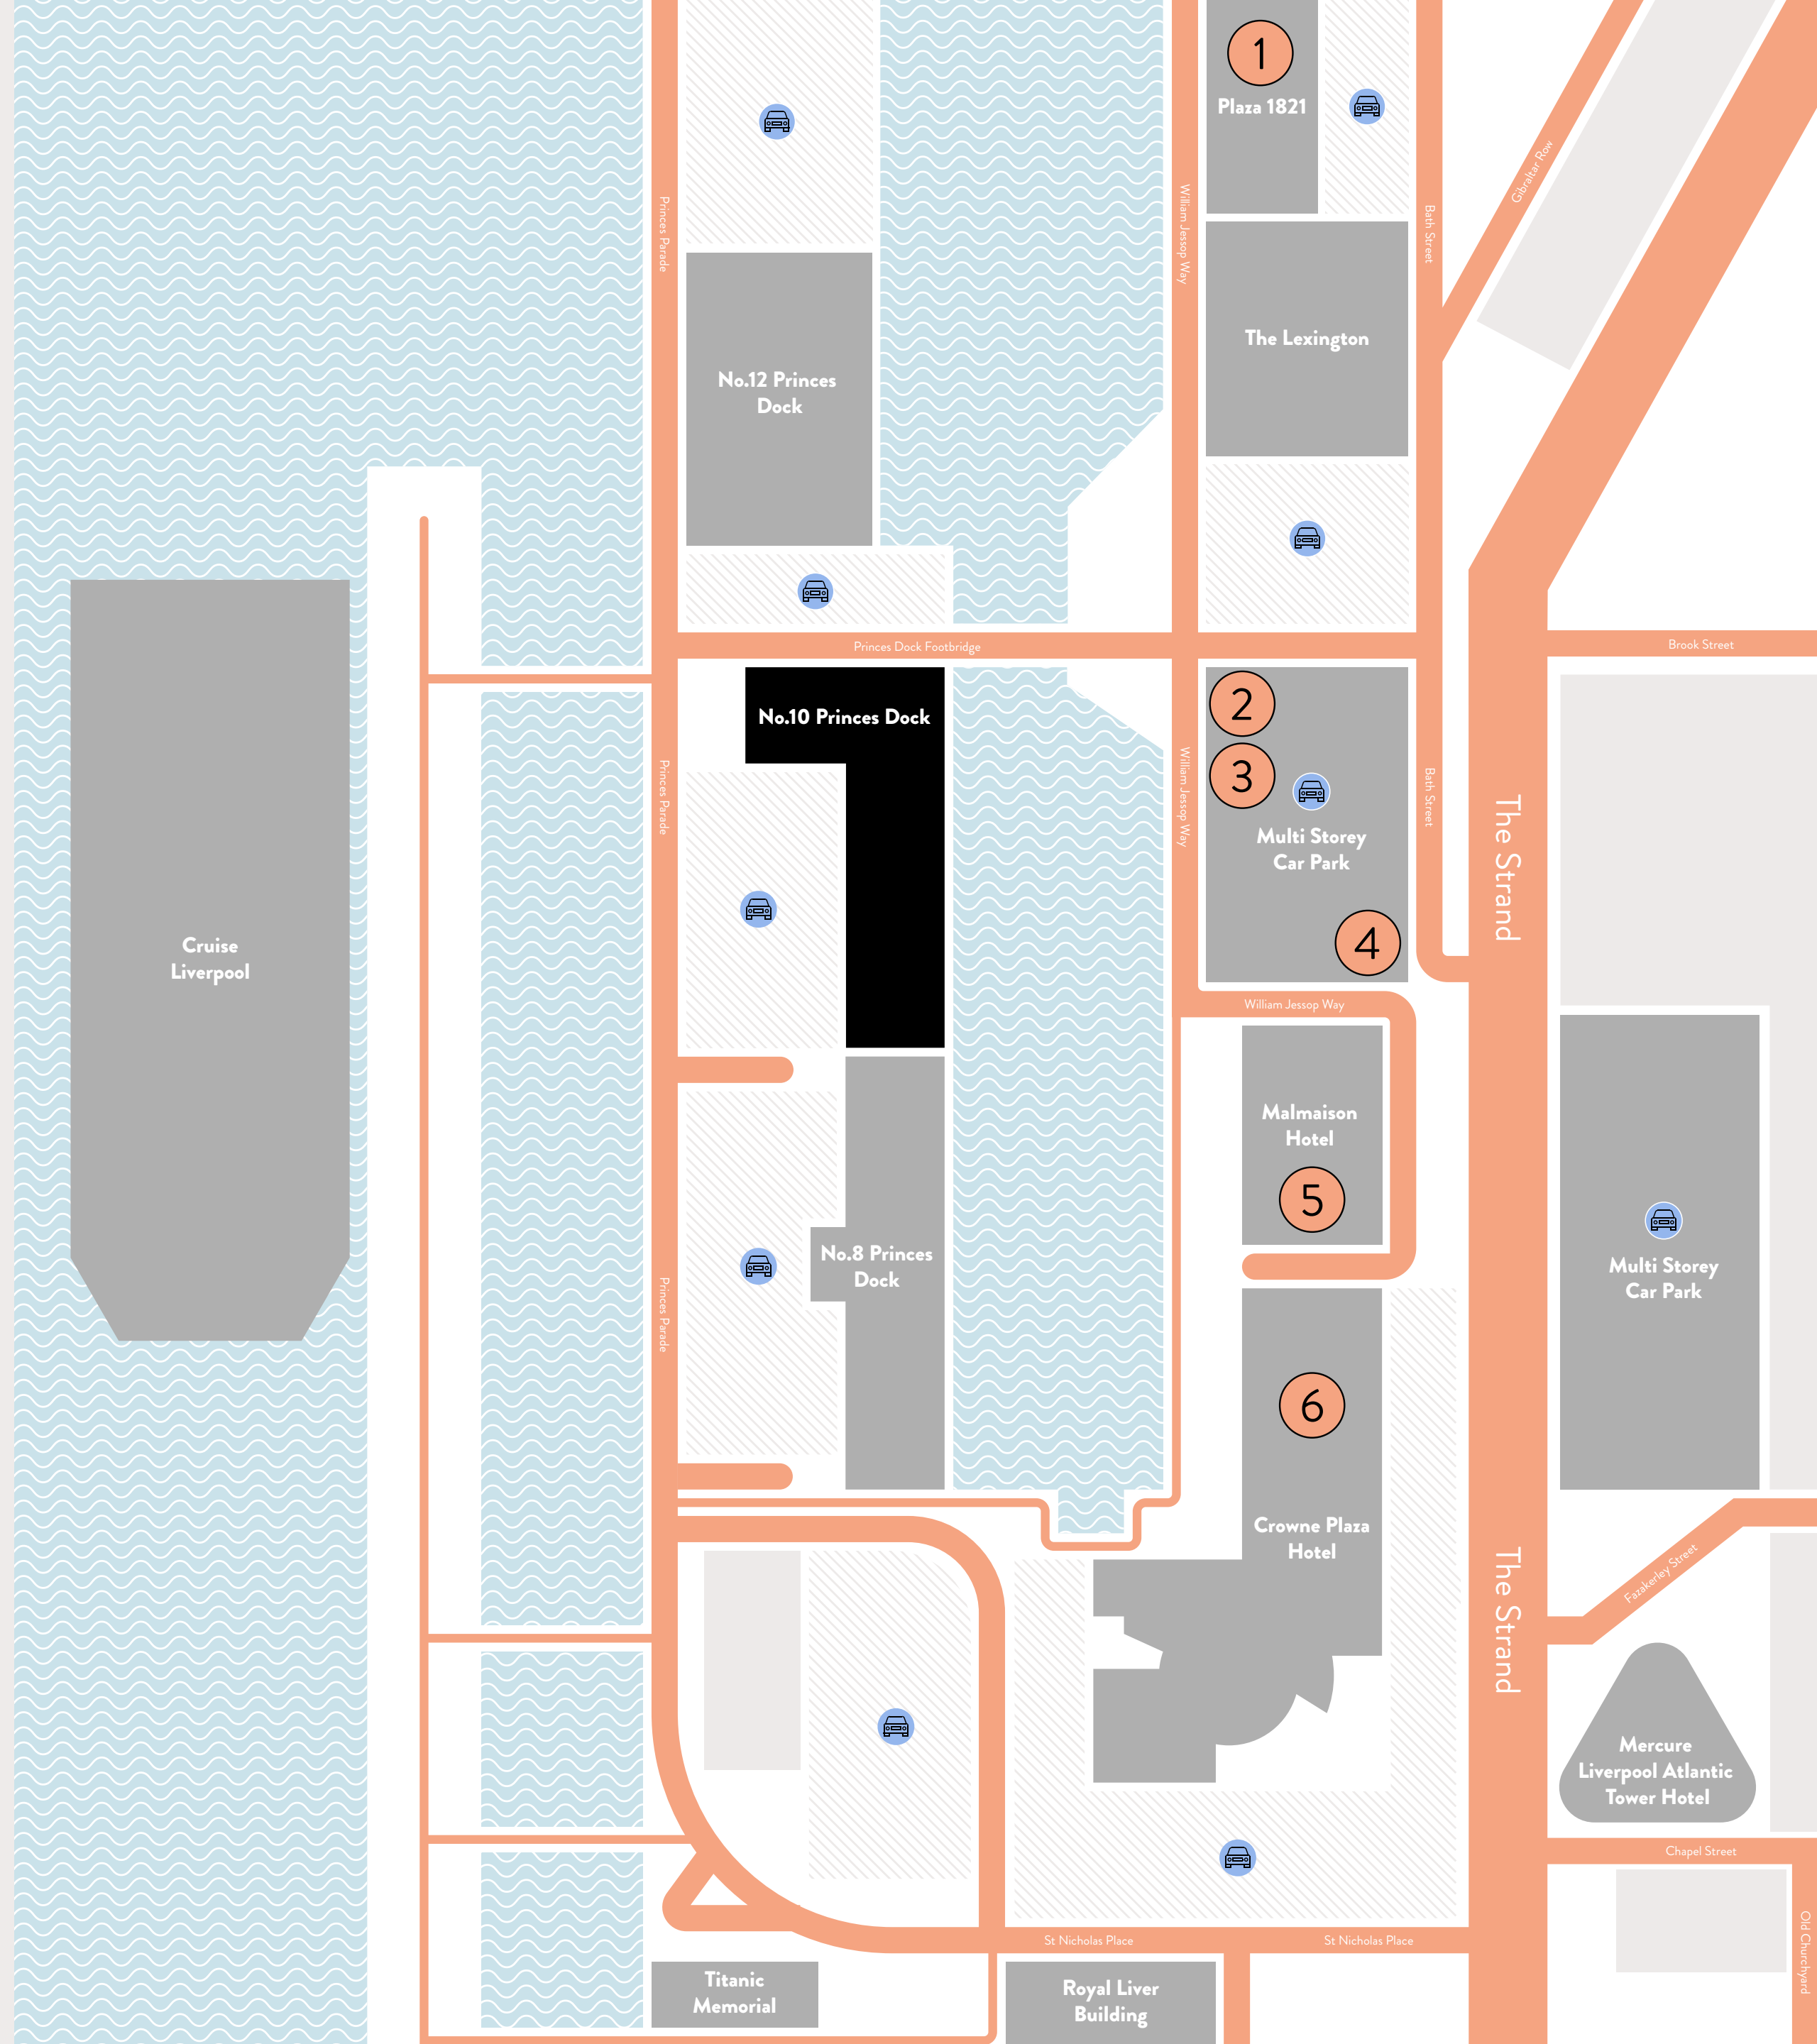

ARRIVE

ARRIVE at Liverpool Waters

ARRIVE Liverpool is ideally located on the city's historic waterfront, a stone's throw from the bustling commercial business district.

1. Moose Coffee
2. Sainsburys
3. Bean Coffee

4. Holyrood Nursery
5. Malmaison Bar & Grill
6. Crowne Plaza Gym

Our spaces